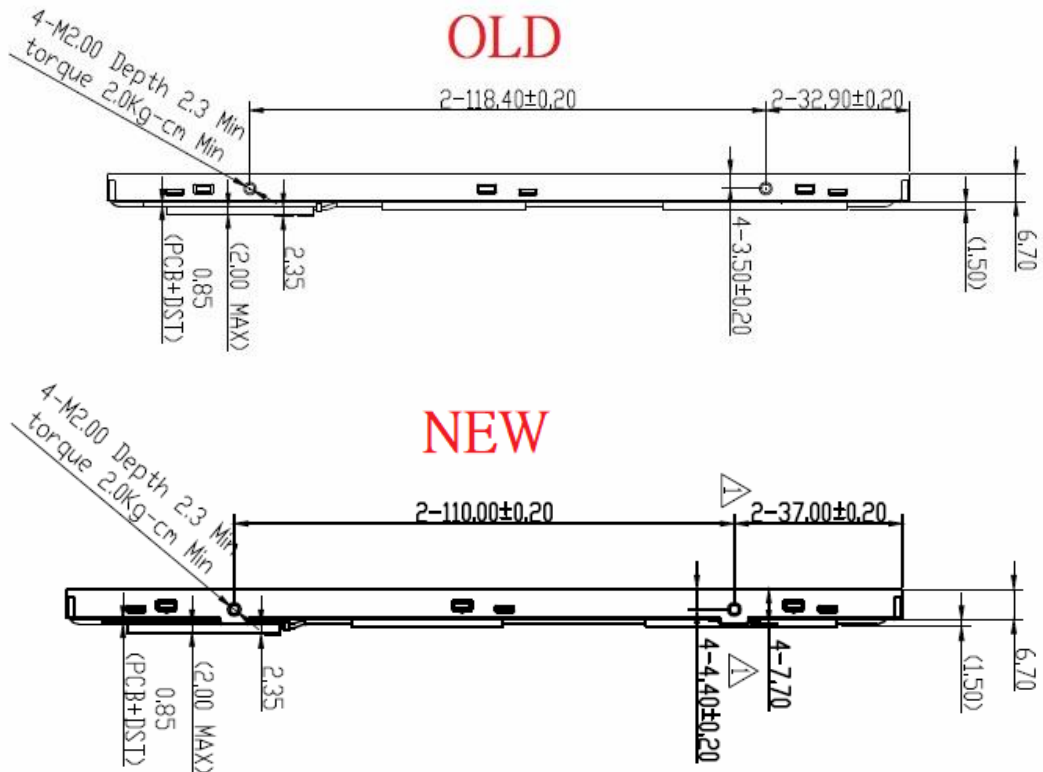

Notification of Product			
Issue Date	Last order date	Last shipping date	Notification No.
2020/10/15	N/A	N/A	X

This is to advise you the following products information

Product ID (Description)		
1280800Q5 Series	1280800Q6 Series	1280800Q7 Series
AMA-M-121A03	AMA-121A03-DU2511-G010	AMA-121A03-DI2511-G010
AMA-121A03-DI2511-G010-01		

Description of change
<p>There was changed mechanical feature about the screw hole of the LCM</p> <p>There is no any change on the LCD interface, and they are compatible of the electronic.</p> <p>The display part no. will be remained.</p>